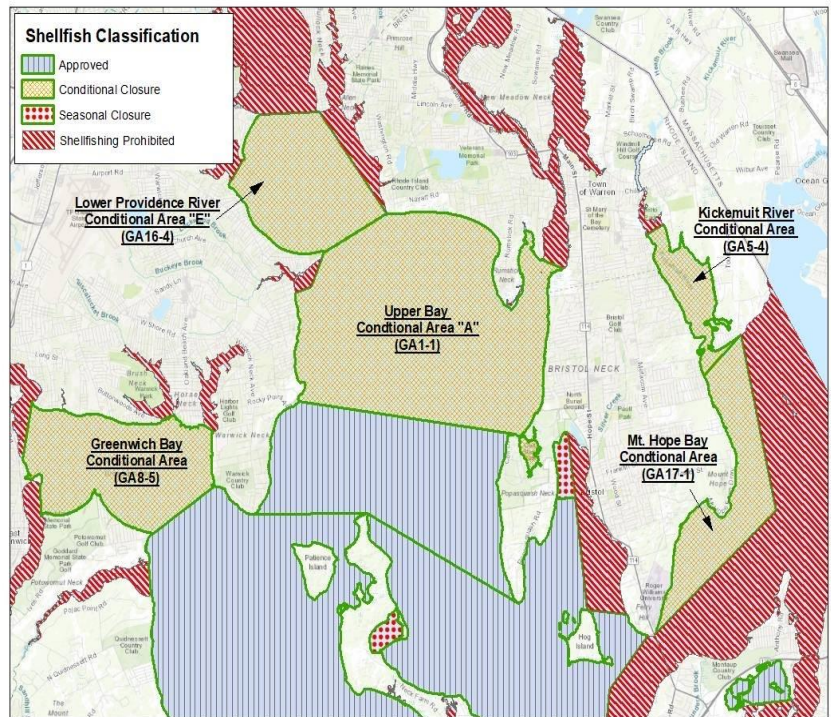

PROVIDENCE, RI – The Rhode Island Department of Environmental Management (DEM) is announcing that the emergency closure of Upper Narragansett Bay shellfish ‘Area A’ and ‘Area B’ will end at sunrise tomorrow, Friday, Dec. 20. [The emergency closure was put in place after last week’s heavy rain.](#) Water samples collected this week demonstrated that bacteria levels in both areas have returned to levels that support safe shellfish harvest, allowing them to reopen for shellfish harvest at sunrise tomorrow.

Other conditionally approved shellfish areas in Upper Narragansett Bay remain closed. Providence River Area E and Greenwich Bay are closed and are scheduled to reopen for shellfish harvest at noon on Thursday, Dec. 26.

DEM, the [Rhode Island Department of Health (RIDOH)](#), and the [RI Coastal Resources Management Council (CRMC)](#), along with industry partners, collaborate to ensure that shellfish grown and harvested from Rhode Island waters continues to be a quality safe seafood product to be enjoyed by all consumers. This monitoring enables a quick response when conditions indicate a change in water quality due to natural events such as [algae blooms](#) or unusual weather events.

For more information on the shellfish harvesting classifications, review the annual notice available at www.dem.ri.gov/shellfish. An [interactive shellfishing map](#) is also available.